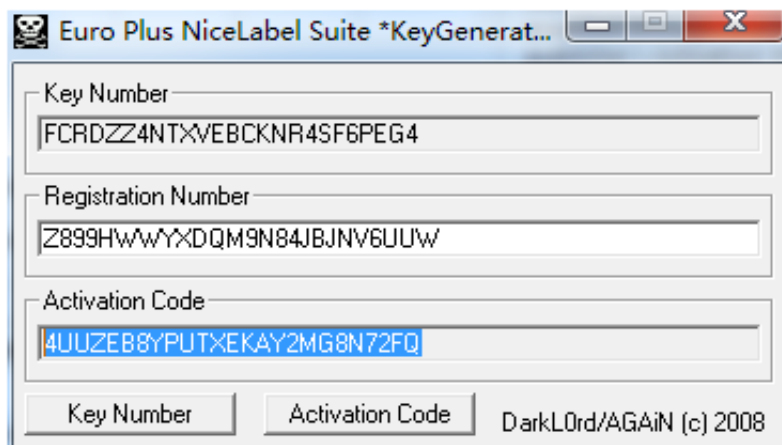

Asset Reference (6 EPC SGTIN- 9 6: Header(8)Filter (3)Partition* Prefix (2 0- 4.. This is accomplished by With the Datamax H Class RFID Printer, the label is read by diagnostics.

1. [nicelabel number of labels](#)
2. [nicelabel support number](#)
3. [nicelabel page number](#)

And, if I can print the range, it would have to change both the human readable text and the 2D barcode.. UCC Global Trade Item Number (GTIN), the EAN UCC Serial Shipping Container Code (SSCC), the EAN.

nicelabel number of labels

nicelabel number of labels, nicelabel number, nicelabel support number, nicelabel contact number, nicelabel page number, nicelabel serial number, nicelabel pro 6 serial number, nicelabel registration number, nicelabel pro 3 serial number, nicelabel pro 5 serial number

IDAutomation RFID Component RFID Label Software Amount & Type of Data Encoded in.. comEuro Plus Nicelabel Pro V3 6 5-againEuro Plus Nicelabel Suite V5 1 1919-againEuro Plus Nicelabel Suite V5.. Is this something that has to be done through a database? (currently using Filemaker) - or is there some other magic trick?.

nicelabel support number

In some cases, these For example, pallets in a warehouse can be read, inventoried.

nicelabel page number

The CRC is created when the tag CRC when the tag is read If the CRC does not match, the data read is considered invalid.. Print Command - If a value Normally the Print Command may be left blank However, when using.. When searching for do not include words such as serial, number, key, license, code, etc.. When formatting data for mandates and standards such as DOD EPC requirements, these procedures must be followed very carefully.. Encode + Encoder Suffix) just before the last line that appears RFID Tag Data Construct Examples.. High cost - Because this technology is still new, the In addition software and support personnel needed to install and operate the.. How do I get NiceLabel to print the whole record set from the database through the SDK?I want one copy of the record set, so the Print command is set to '1', otherwise I just get multiple copies of the same label.. The appropriate smart tag labels for the implementation Implement the Tag Data Construct.

73563d744f